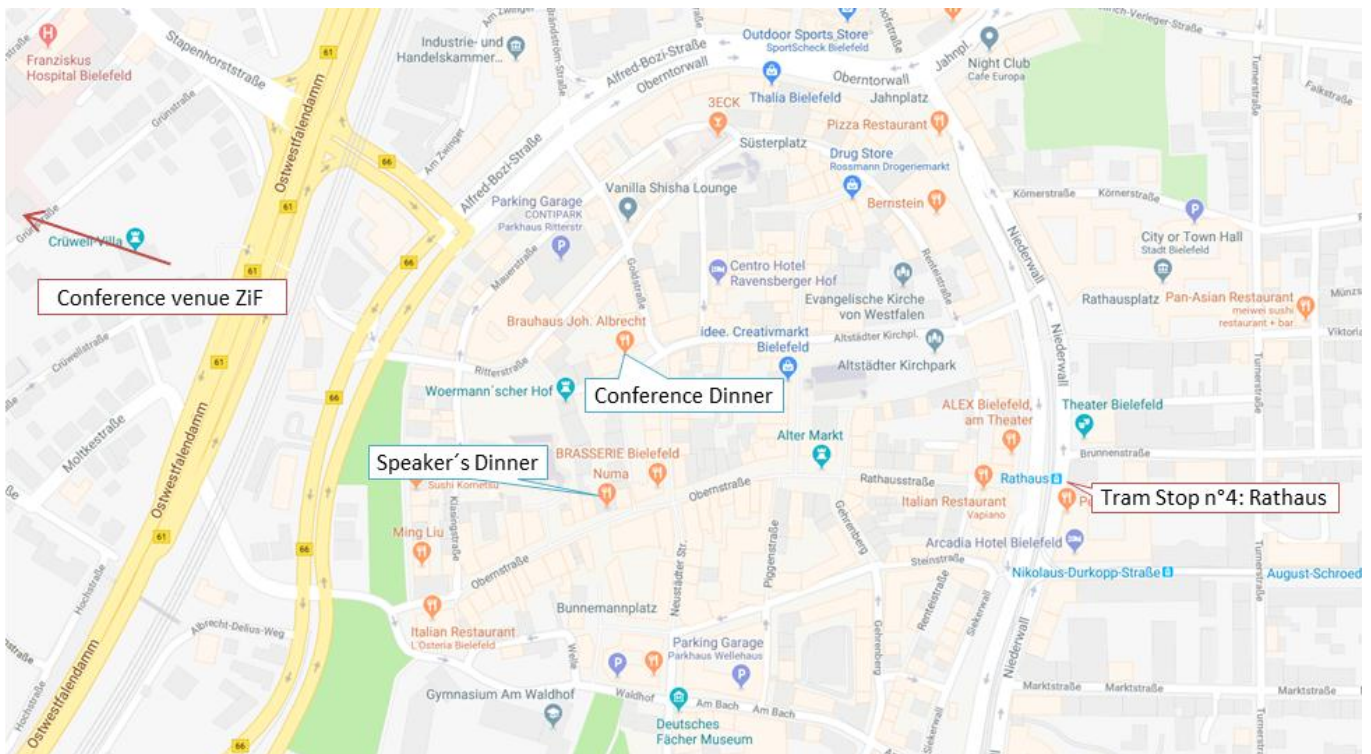

## Dinner venues Bielefeld: How to get there?

#### Conference dinner

Brauhaus Joh. Albrecht  
Hagenbruchstrasse 8

#### By tram

Take tram number 4 at stop Graf-von-Stauffenberg-Strasse or Bultmannshof (both near Conference venue) to stop Rathaus (town hall).

#### On foot

It's a leisurely 45 minute walk for the motivated from the conference venue to the inner city of Bielefeld.