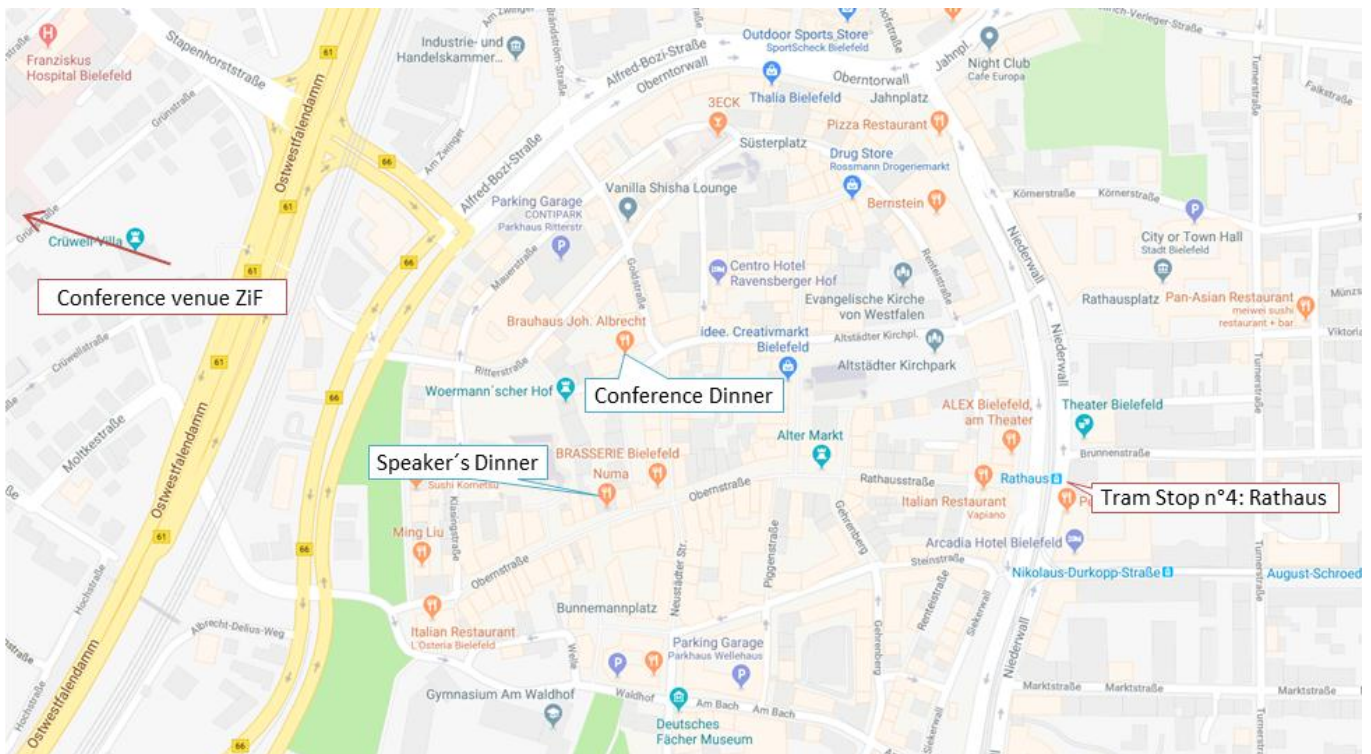

Dinner venues Bielefeld: How to get there?

Adresses

Conference dinner

Brauhaus Joh. Albrecht
Hagenbruchstrasse 8

Speaker's Dinner

Numa
Obernstrasse 26

How to get there?

By tram

Take tram number 4 at stop Graf-von-Stauffenberg-Strasse or Bultmannshof (both near Conference venue) to stop Rathaus (town hall).

On foot

It's a leisurely 45 minute walk for the motivated from the conference venue to the inner city of Bielefeld.